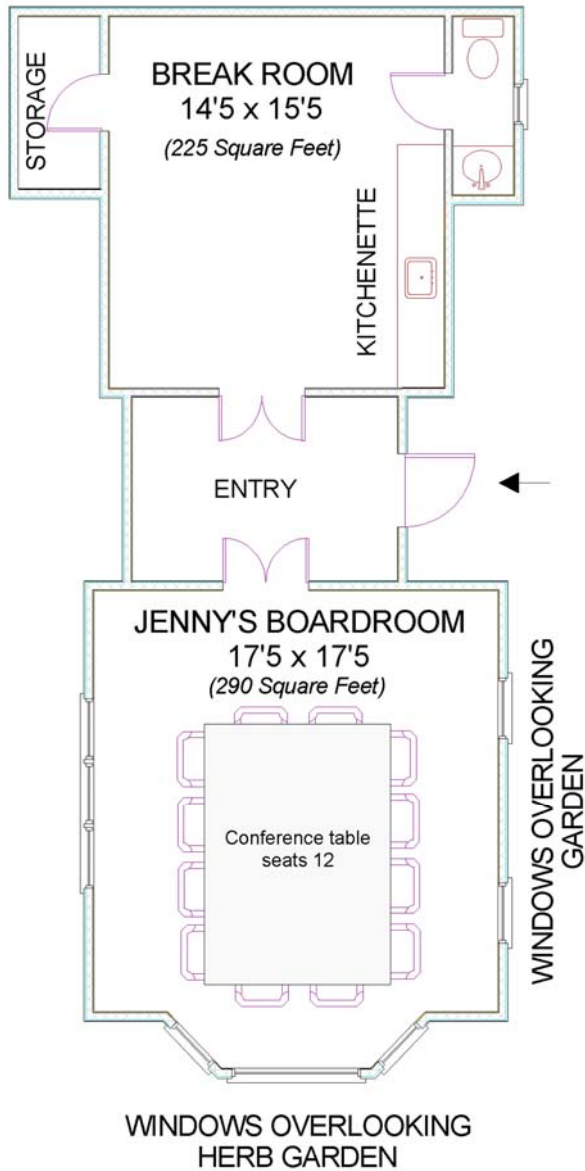

MEETING ROOMS: JENNY'S BOARDROOM

Located adjacent to the Old Laundry Meeting Room, this private cottage once served as Jenny Fitch's office and is surrounded by lawns and views of the Inn and garden. Jenny's Boardroom can accommodate up to 12 guests and is ideal for board and other senior executive meetings.

Jenny's Boardroom Highlights:
Wireless Internet Connection
Beautiful Garden Setting
Separate Break Room
Pull Down Audio Visual Screen