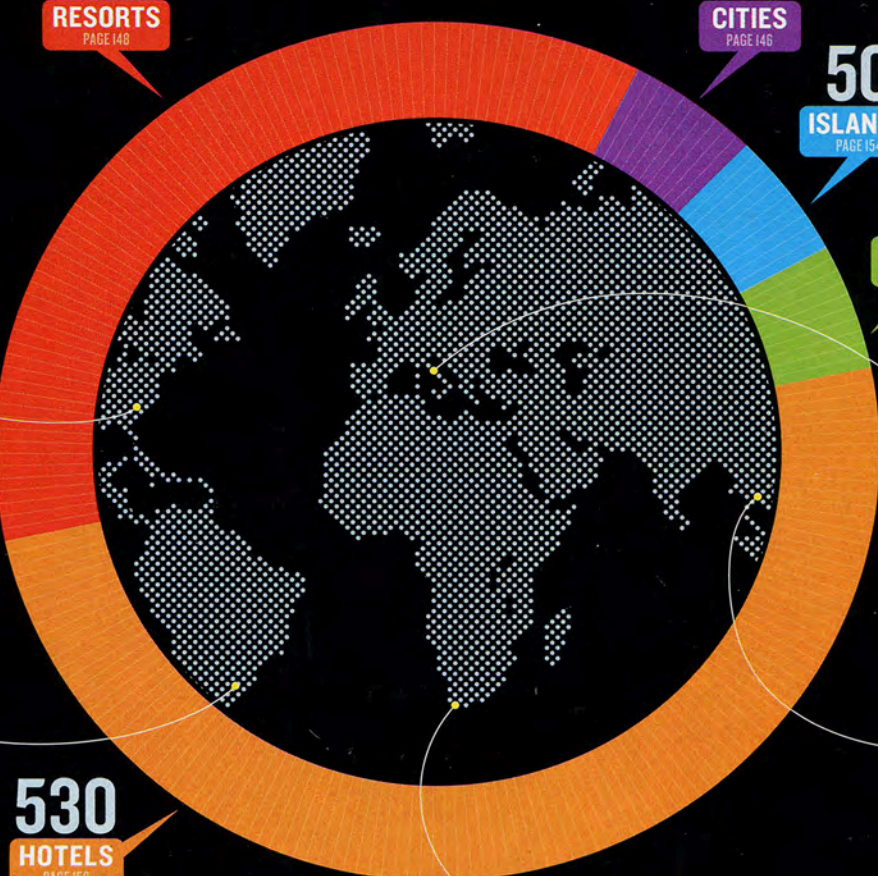

2010
READERS' CHOICE AWARDS

BEST

WORLD

IN
THE

Perfection is rare in the world, but you found it. Our 23rd annual Readers' Choice Awards include 1,060 winners, elected by 25,916 readers whose passion is travel. The ratings are stratospheric: 281 places and properties achieve scores of 90.0 or above, from Art Nouveau palaces to South Pacific bungalows to one perfect jungle camp in Thailand

380
RESORTS
PAGE 148

50
CITIES
PAGE 146

50
ISLANDS
PAGE 154

50
AIR, SEA, ROAD
PAGE 156

The friendliest city in the United States is Charleston, South Carolina (89.7).

Seven of the top 15 hotels in South America are in Argentina, 6 of them in Buenos Aires.

Vatican City has the world's highest culture/sites score—a whopping 97.5. The second highest? Rome, with a 97.2.

Hong Kong and Bangkok are this year's retail champs, earning the top two shopping scores among overseas cities.

- 23 Lavender Inn, Yountville, Napa Valley 87.0
- 24 Brass Key Guesthouse, Provincetown 86.8
- 25 Washington Duke Inn & Golf Club, Durham 86.7
- 26 Waters Edge Hotel, Tiburon, Marin County 85.3
- 27 Monmouth Plantation, Natchez 85.0
- 28 The Tides, Miami Beach 84.3
- 29 Hotel Lusso, Spokane 83.8
- 29 Old St. Francis School, Bend, Ore. 83.8
- 31 Hotel Iroquois on the Beach, Mackinac Island 83.7
- 32 Old Edwards Inn and Spa, Highlands, N.C. 83.6
- 33 Grove Isle Hotel & Spa, Miami 83.2
- 34 Gardens Hotel, Key West 82.9
- 34 Inn on Mt. Ada, Catalina Island 82.9
- 36 Casa Marina, Jacksonville Beach 82.7
- 37 Morrison House, Alexandria 82.6
- 38 Inn at Carnall Hall, Fayetteville, Ark. 82.4
- 39 La Mer Hotel & Dewey House, Key West 82.3
- 39 Wentworth Mansion, Charleston 82.3