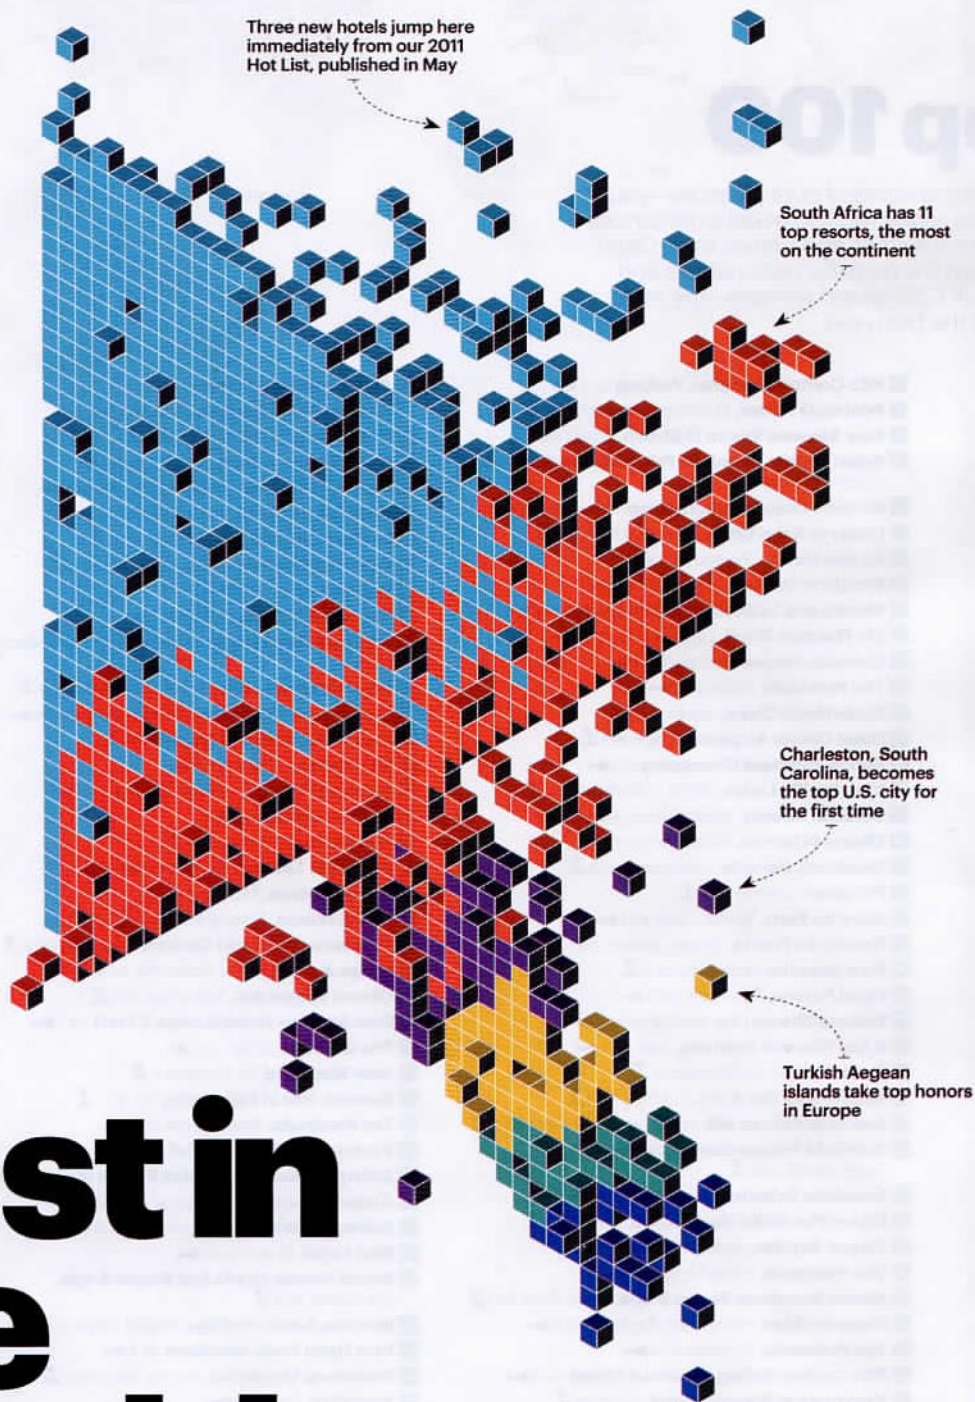

2011 Readers' Choice Awards

- Hotels 665
- Resorts 455
- Cities 55
- Islands 55
- Airlines 30
- Cruise Lines 25

Best in the World

Cities, Islands, Hotels, Resorts, Cruises, Airlines

Here they are, the final winners sifted from more than 8 million votes cast in our annual Readers' Choice Awards survey, swept up together to form travel's apex of excellence. Each cube represents one of the 1,285 top scorers who arrived at their allotted place on the following pages (color coded by category).

These awards reflect the combined opinions of 28,876 *Condé Nast Traveler* readers rating the cities, islands, and hotels they visited in the past year, and the airlines and cruise ships they traveled with. For its range and depth, the Readers' Choice Awards are a unique and trusted source of advice globally, and that is thanks to America's most discerning and demanding travelers—you.

Download our digital edition, debuting this month (see page 22 for more) and you'll find a photo gallery of the Top 100 winners (see next page) as well as detailed pages on all 1,120 top hotels and resorts.